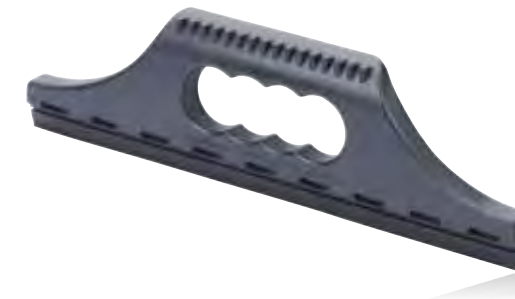

Taschen-/ Gepäckhalter | Bag-/ Luggage Holder

57 x 81 x 180 mm | Zum Einhängen | For Hanging | Made in Germany

124 102 01

Scheibenreiniger | Window Cleaner

14 x 81 x 285 mm | Made in Germany

110 109 01

USB Lampe | USB Light