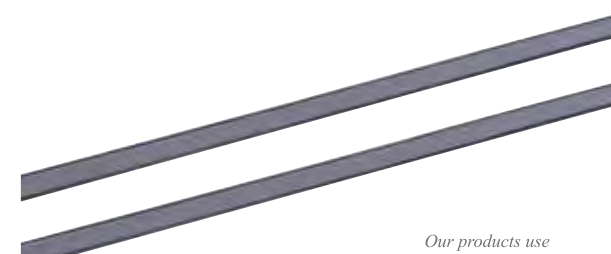

6 x 35 x 2450 mm | Selbstklebend | Self-Adhesive | Made in USA

121 110 01

Türkantenschutz (Schwarz) | Door Edge Protector (Black)