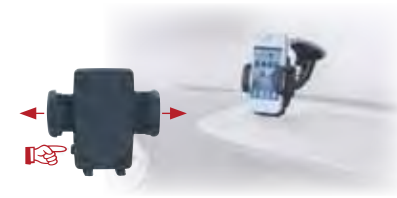

224 100 01

Smartphonehalter | Smartphone Holder

104 x 82 x 69 mm | Selbstklebend/ Schraubmontage | Self-Adhesive/ Screw Fitting | Made in Germany

220 104 01

Smartphonehalter | Smartphone Holder

145 x 82 x 104 mm | Saugerbefestigung | Suction Cup Mounting | Made in Germany